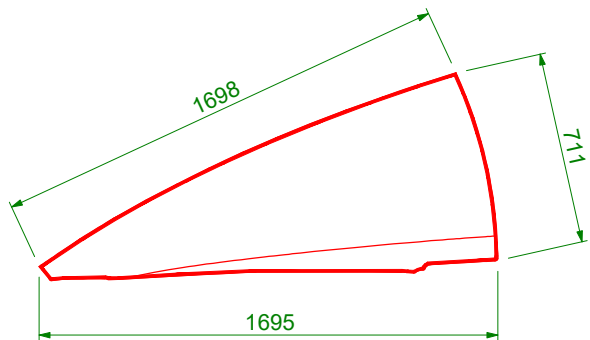

1:2 SCALE

OVERALL WIDTH OF AIRKIT 2530

RECOMMENDED BODY START POSITION

DRAWN BY	KS
DATE	12-12-24
BATCH	-
CUSTOMER	-

PART No. WR-3090/3091	Issue No: 01
DAF XD SLEEPER CAB ADJUSTABLE 3D FAIRING AND REAR SIDEWINGS (MEDIUM DEPTH) OVERALL WIDTH OF AIRKIT IS 2530 mm. SIDEWINGS PROTRUDE BEHIND CAB (MEASURED AT BOTTOM OF CAB REAR FACE) 150 mm.	

ALL DIMENSIONS ARE IN MILLIMETRES
COLOUR:

AERODYNE GLOBAL LTD
 Innovation House
 Tunnel Bank, Bourne
 Lincolnshire
 PE10 0DJ, UK
 +44 (0) 1778 422000