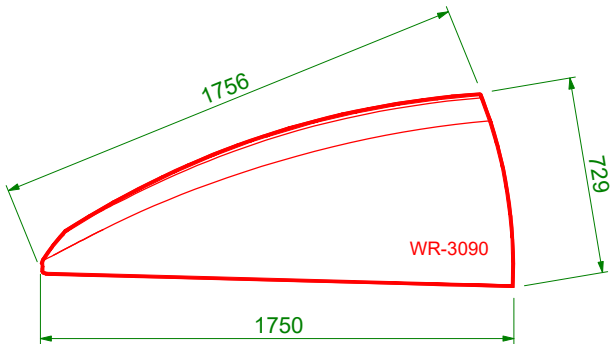

1:2 SCALE

OVERALL WIDTH OF AIRKIT 2530

RECOMMENDED BODY START POSITION

DRAWN BY	KS
DATE	12-12-24
BATCH	-
CUSTOMER	-

PART No. WR-3090/3091	Issue No: 01
DAF XD SLEEPER CAB ADJUSTABLE 3D FAIRING AND REAR SIDEWINGS (MEDIUM DEPTH) OVERALL WIDTH OF AIRKIT IS 2530 mm. SIDEWINGS PROTRUDE BEHIND CAB (MEASURED AT BOTTOM OF CAB REAR FACE) 150 mm.	

ALL DIMENSIONS ARE IN MILLIMETRES
COLOUR:

AERODYNE GLOBAL LTD
 Innovation House
 Tunnel Bank, Bourne
 Lincolnshire
 PE10 0DJ, UK
 +44 (0) 1778 422000