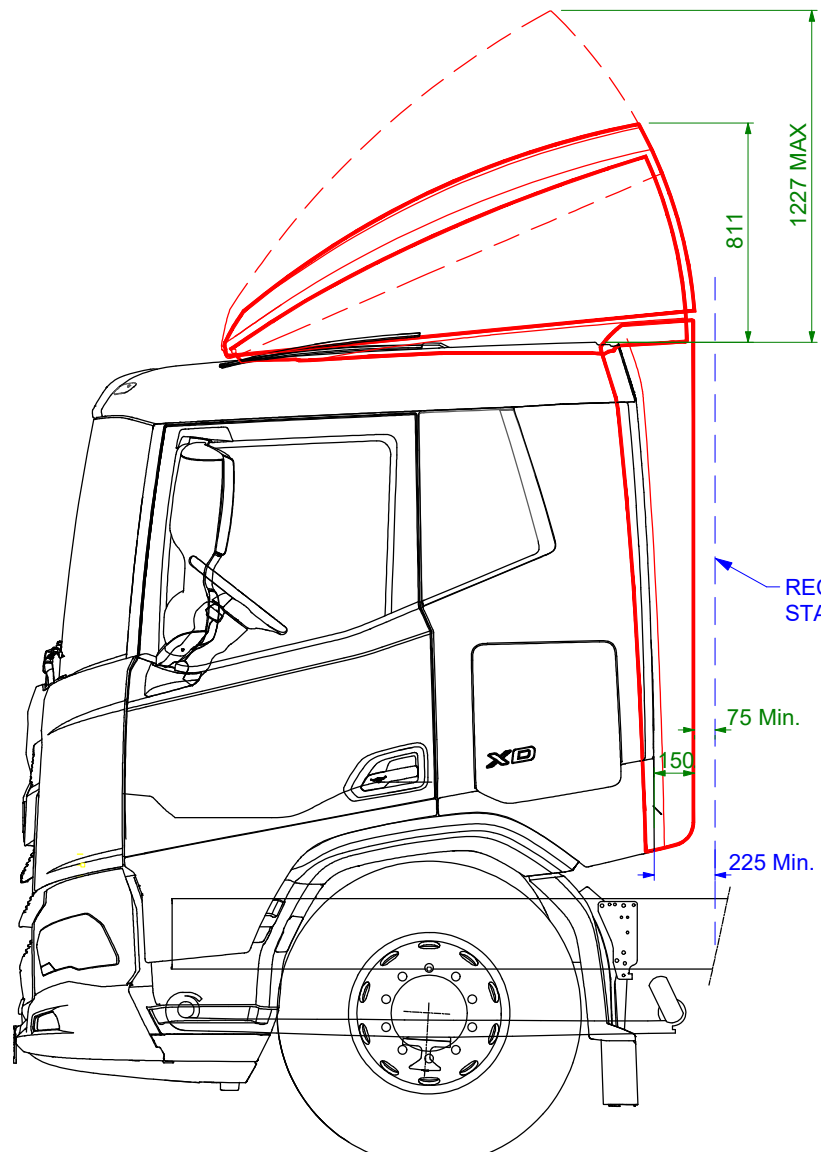

1:2 SCALE

OVERALL WIDTH OF AIRKIT 2530

RECOMMENDED BODY START POSITION

DRAWN BY	KS
DATE	12-12-24
BATCH	-
CUSTOMER	-

PART No. WR-3090/3091	Issue No: 01
DAF XD SLEEPER CAB ADJUSTABLE 3D FAIRING AND REAR SIDEWINGS (MEDIUM DEPTH) OVERALL WIDTH OF AIRKIT IS 2530 mm. SIDEWINGS PROTRUDE BEHIND CAB (MEASURED AT BOTTOM OF CAB REAR FACE) 150 mm.	

ALL DIMENSIONS ARE IN MILLIMETRES
COLOUR:

AERODYNE GLOBAL LTD
 Innovation House
 Tunnel Bank, Bourne
 Lincolnshire
 PE10 0DJ, UK
 +44 (0) 1778 422000