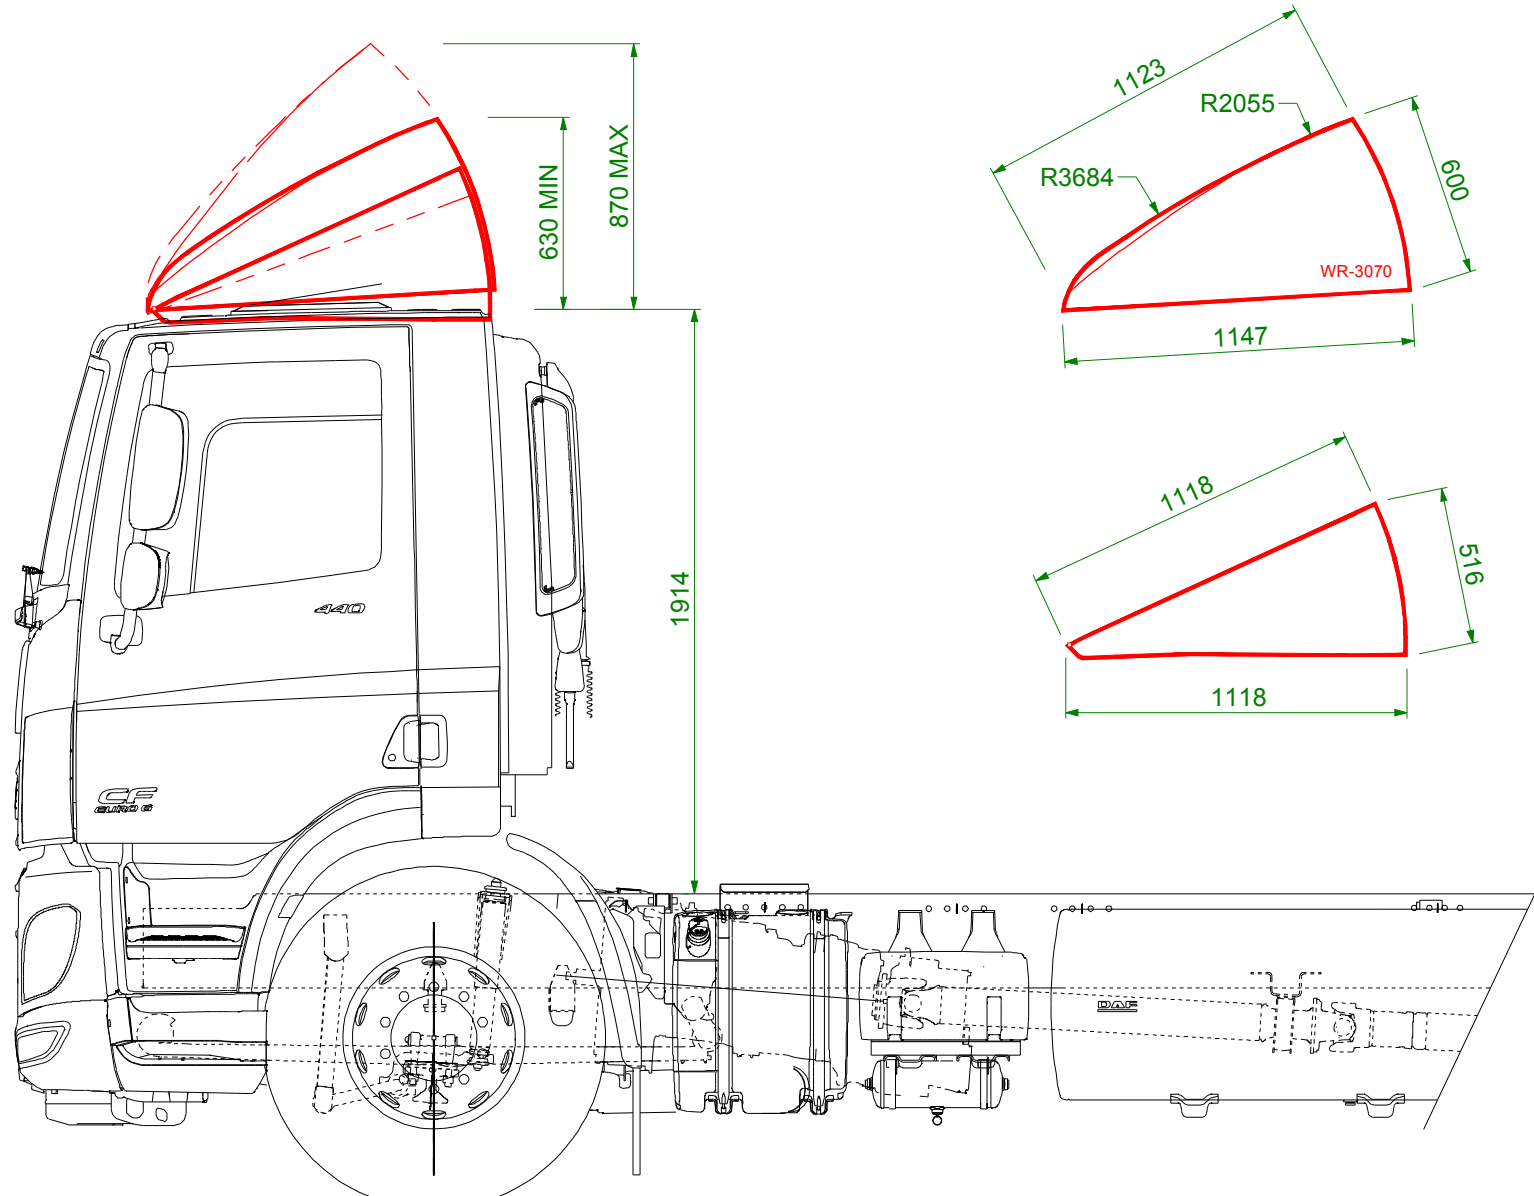

* MINIMUM HEIGHT CAN BE REDUCED DOWN TO 265mm IF REQUESTED.

DRAWN BY	PS
DATE	24-06-14
BATCH	-
CUSTOMER	-

PART No. WR-3070
 DAF CF DAY CAB ADJUSTABLE 3D FAIRING.
 OVERALL WIDTH IS 2480mm.
 CHASSIS TO TOP OF CAB IS APPROX 1914mm. THIS DIMENSION IS SUBJECT TO CHANGE AND CANNOT BE GUARANTEED BY AERODYNE.

Issue No: 01

ALL DIMENSIONS ARE IN MILLIMETRES

AERODYNE EQUIPMENT
 Innovation House
 Tunnel Bank, Bourne
 Lincolnshire
 PE10 0DJ, UK
 +44 (0) 1778 422000